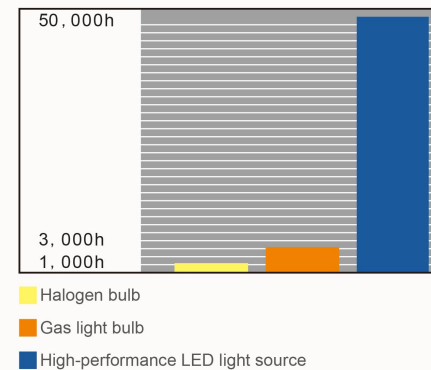

YD02-LED4

(Adjust color temperature)(LED)Shadowless Operating lamp

HF MED

SHANGHAI HUIFENG MEDICAL INSTRUMENT CO., LTD

YD02-LED4

YD02-LED4

With its open design and superior ventilated ceiling tolerance, YD02-LED4 ensures that perfect operating conditions are created and hygienic requirements are fulfilled. The airflow surface under the ventilated ceiling is minimized and the reduced heat generation ensures a low turbulence displacement stream under the light head.

YD02-LED4 series shadowless LED light has 5 groups, One group consisting of 19 groups of light sources. Each group light has 3 colour temperature. (including one group of light sources comprises 8 LED(light emitting diode) light source(endoscopemode).) groups composed. Each individual LED light source can emit light and reflected by the respective reflecting surfaces, and then the focus position of the light field in different convergent optical lens in formed through the surgical area, the combination of the optical domain to achieve a superior surface and deep and uniform lighting effect to meet a variety of surgical needs.

Main Technical Data

YD02-LED4 (Adjust color temperature)(LED)Shadowless Operating lamp	
Illuminance	≥160,000Lux
Colour temperature	3800±300K 4300±300K 4800±300K
Colour reduction index(Ra)	96
Total irradiance	510W/ m ²
Size of light field	150~200mm
Service life of illuminant	50,000h
Power supply voltage	AC110-240V 50/60Hz
Lowest height of installation	2900mm
Total power consumptio	100W
Total LED bulb quantity	76pcs (19*4)