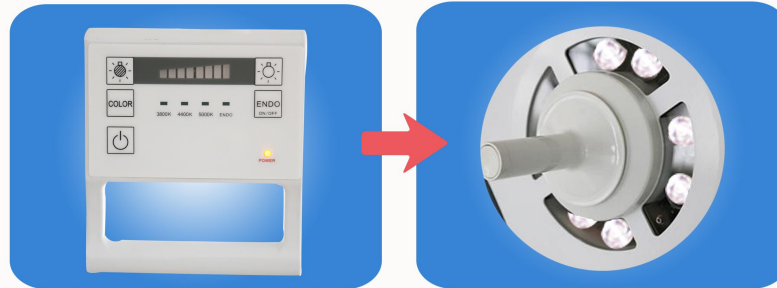

HF MED™

YD02-LED4

(Adjust color temperature)(LED)Shadowless Operating lamp

Uniform, homogeneous lighting in surface and deep cavity procedures thanks to YD02-LED's innovative shadow control.

Our ergonomic, sterile operating concept allows for the simple and flexible control of all functions by the surgical team.

YD02-LED4

(Adjust color temperature)(LED)Shadowless Operating lamp

HF MED

SHANGHAI HUIFENG MEDICAL INSTRUMENT CO., LTD

YD02-LED4

YD02-LED4

With its open design and superior ventilated ceiling tolerance, YD02-LED4 ensures that perfect operating conditions are created and hygienic requirements are fulfilled. The airflow surface under the ventilated ceiling is minimized and the reduced heat generation ensures a low turbulence displacement stream under the light head.

YD02-LED4 series shadowless LED light has 5 groups, One group consisting of 19 groups of light sources. Each group light has 3 colour temperature. (including one group of light sources comprises 8 LED(light emitting diode) light source(endoscopemode).) groups composed. Each individual LED light source can emit light and reflected by the respective reflecting surfaces, and then the focus position of the light field in different convergent optical lens in formed through the surgical area, the combination of the optical domain to achieve a superior surface and deep and uniform lighting effect to meet a variety of surgical needs.