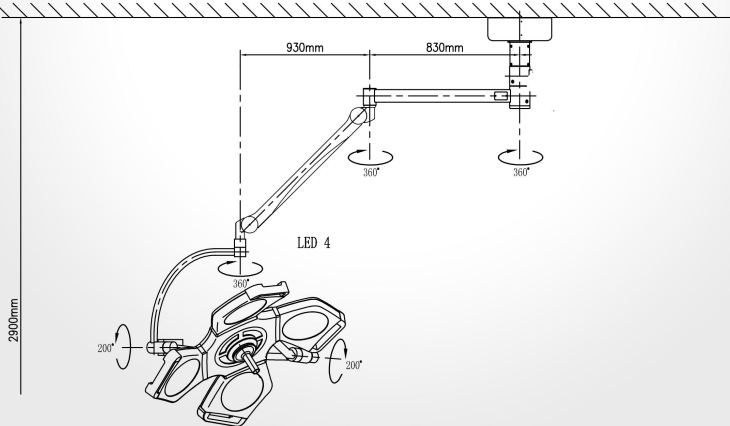

YD02-LED4

YD02-LED4

With its open design and superior ventilated ceiling tolerance, YD02-LED4 ensures that perfect operating conditions are created and hygienic requirements are fulfilled. The airflow surface under the ventilated ceiling is minimized and the reduced heat generation ensures a low turbulence displacement stream under the light head.

YD02-LED4 series shadowless LED light has 5 groups, One group consisting of 19 groups of light sources. Each group light has 3 colour temperature. (including one group of light sources comprises 8 LED(light emitting diode) light source(endoscopemode).) groups composed. Each individual LED light source can emit light and reflected by the respective reflecting surfaces, and then the focus position of the light field in different convergent optical lens in formed through the surgical area, the combination of the optical domain to achieve a superior surface and deep and uniform lighting effect to meet a variety of surgical needs.

Main Technical Data

YD02-LED4 (Adjust color temperature)(LED)Shadowless Operating lamp	
Illuminance	≥160,000Lux
Colour temperature	3800±300K 4300±300K 4800±300K
Colour reduction index(Ra)	96
Total irradiance	510W/ m²
Size of light field	150~200mm
Service life of illuminant	50,000h
Power supply voltage	AC110-240V 50/60Hz
Lowest height of installation	2900mm
Total power consumptio	100W
Total LED bulb quantity	76pcs (19*4)

LED light source life of up to 50,000 hours or more, with an average life of an ordinary light shadowless lamp halogen 30 times, and each LED can be individually replaced, to ensure maximum use of economy.